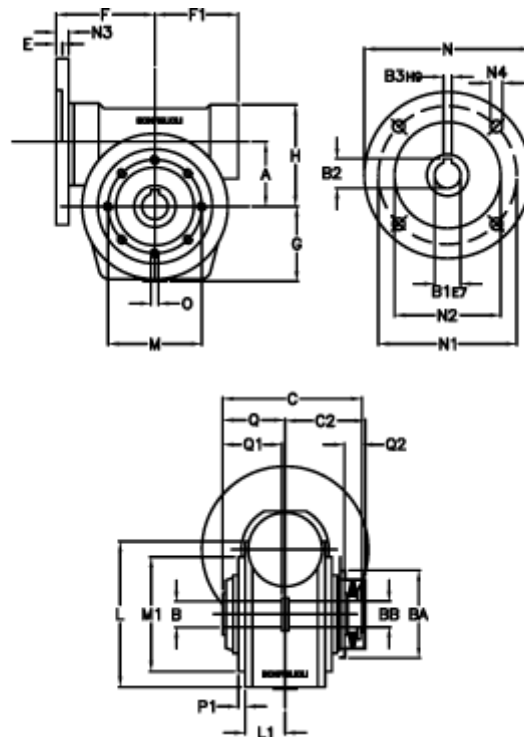

Article number: 390204903672716
 Description: Worm Gear with Torque Limiter
 VF 49-L1-P-36 P71B5

Measures

a = 49.50	C2 = 63,5	L1 = 36.8	O = M6x8
B = 25	Description = VF 49P-xx-71B5	m = 94	P1 = 2.5
B1 E7 = 14	E = 3.0	M1 = 68	Q = 51.0
B2 = 16.3	F = 70	N = 160	Q1 = 41
B3 H9 = 5	F1 = 63	N1 = 130	Q2 = 15
BA = 63	g = 56	N2 = 110	
BB H7 = 14	H = 80.0	N3 = 10.5	
C = 105	L = 107.5	N4 = 9,5	